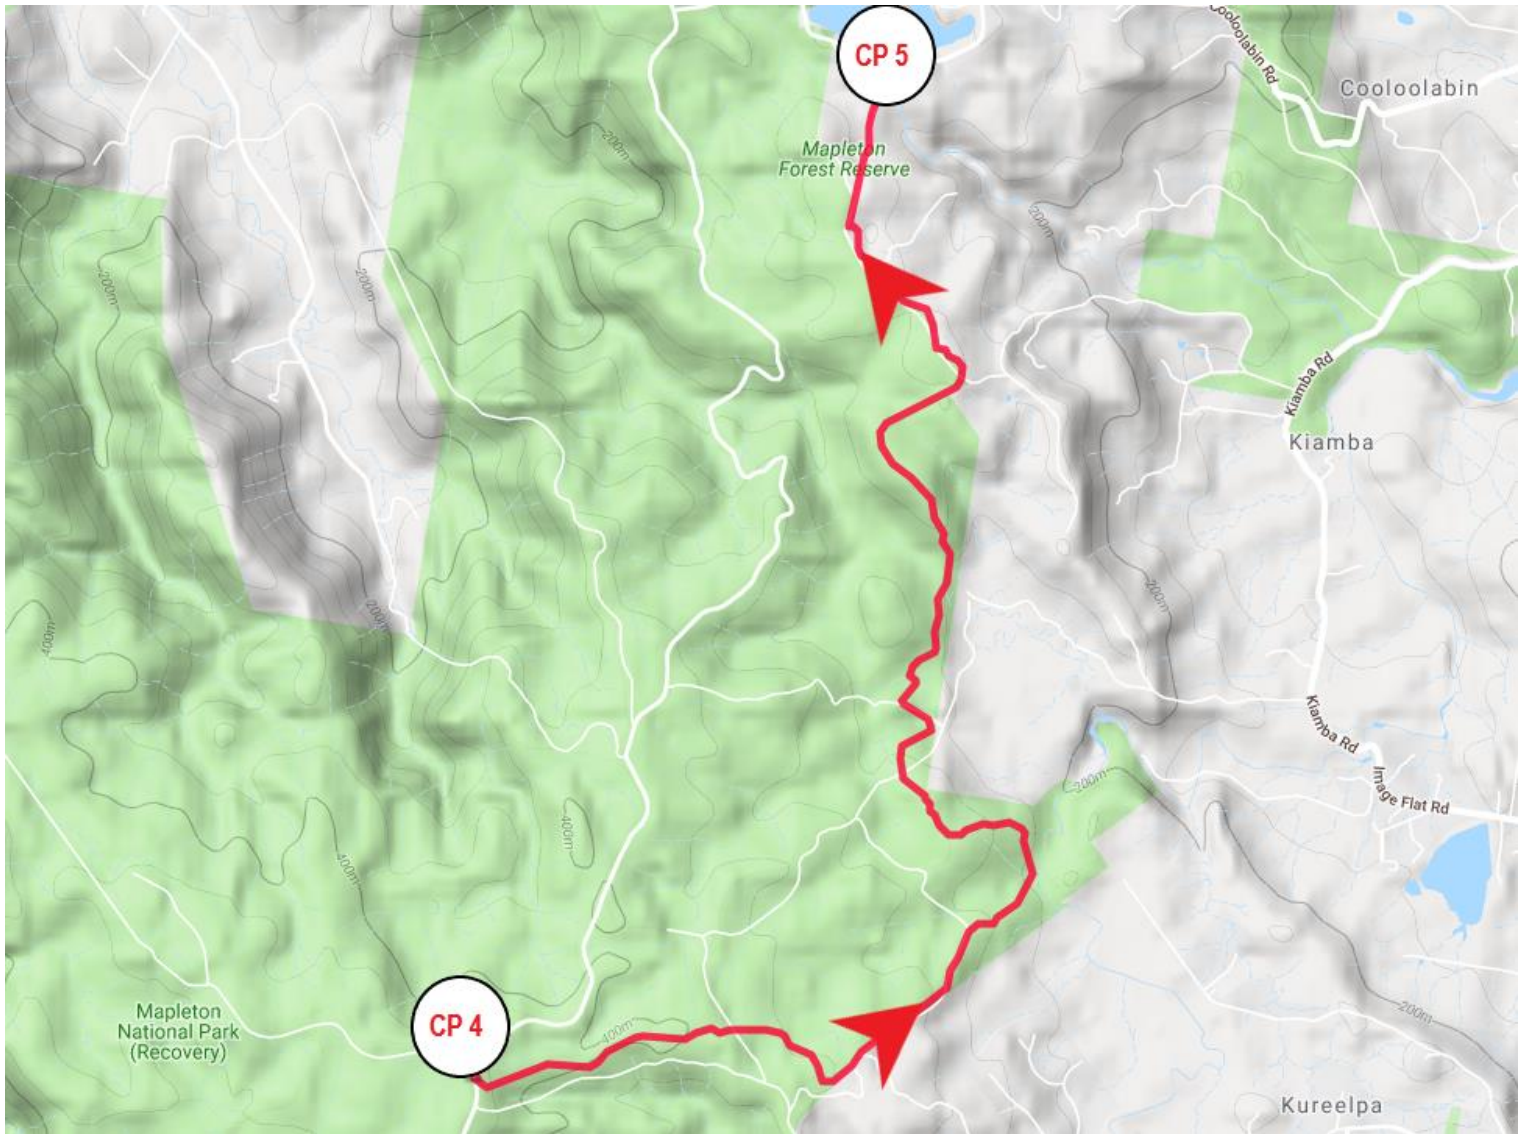

BLACKALL100

100km Course Leg 6 CP4 – CP5

Distance – 10.2km
Elevation Gain – 311m
Elevation Loss – 445m
Surface – Single Track / Fire Trail

● Elevation