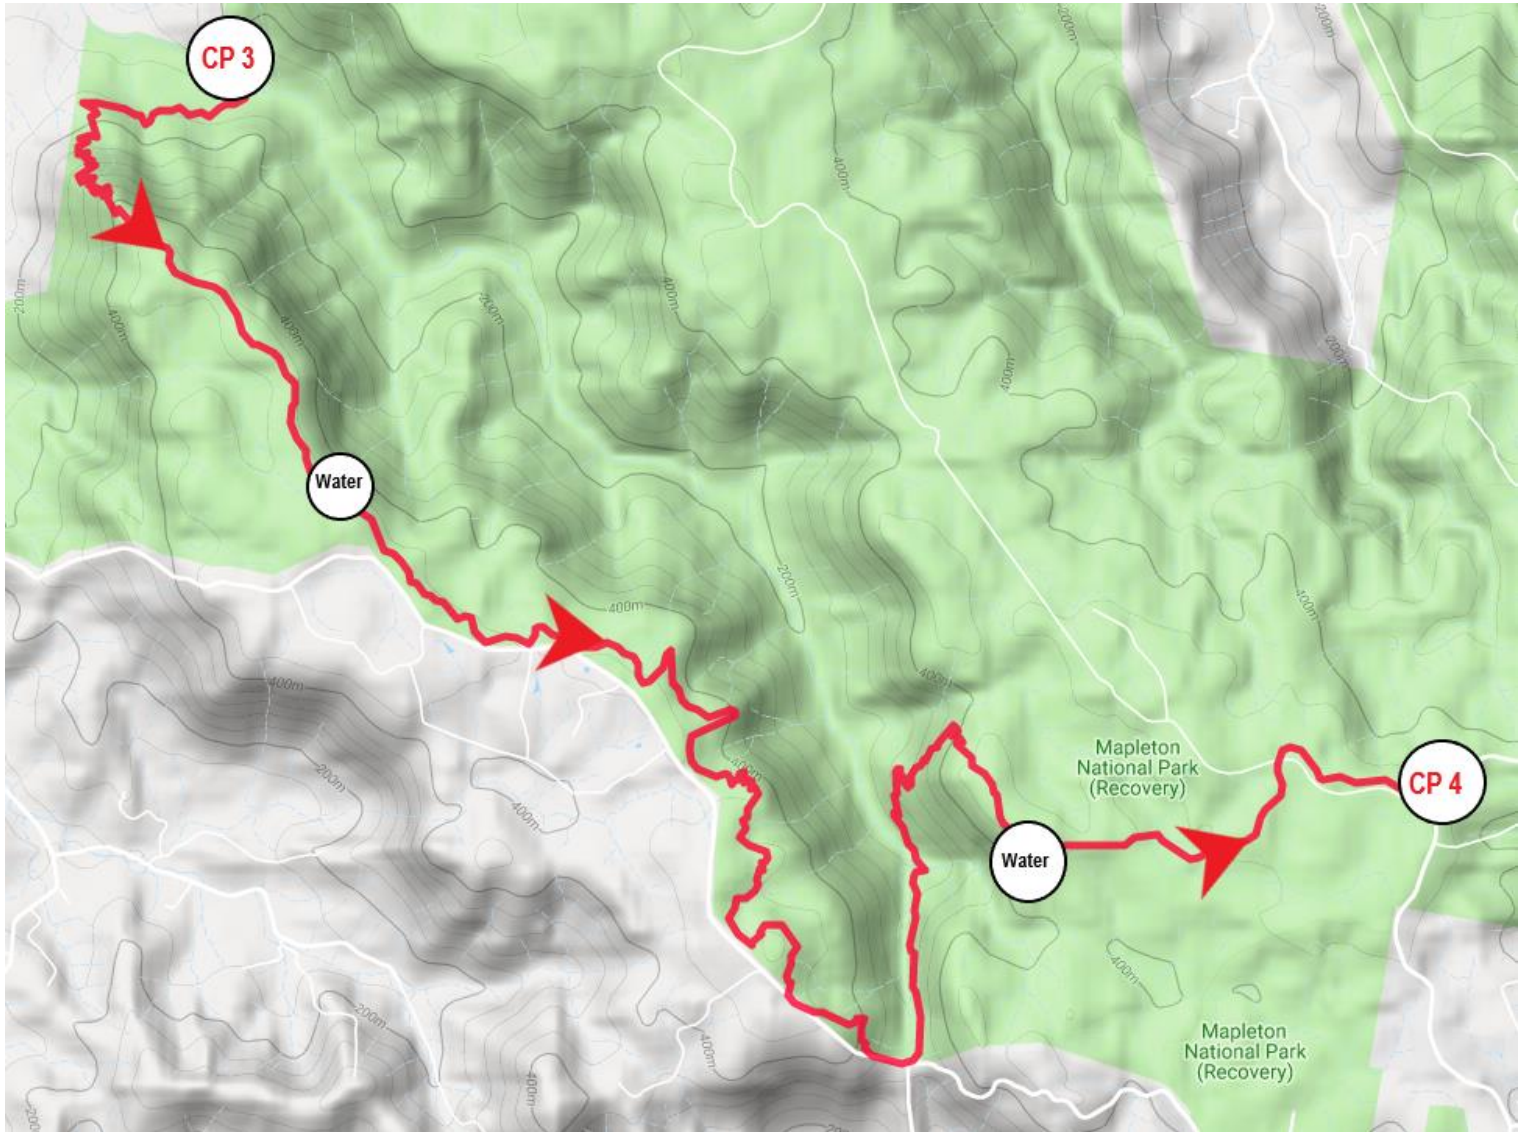

# BLACKALL100

## 50km Course Leg 2

### CP3 – CP4

Distance – 18.8km  
Elevation Gain – 872m  
Elevation Loss – 553m  
Surface – Single Track / Fire Trail

● Elevation