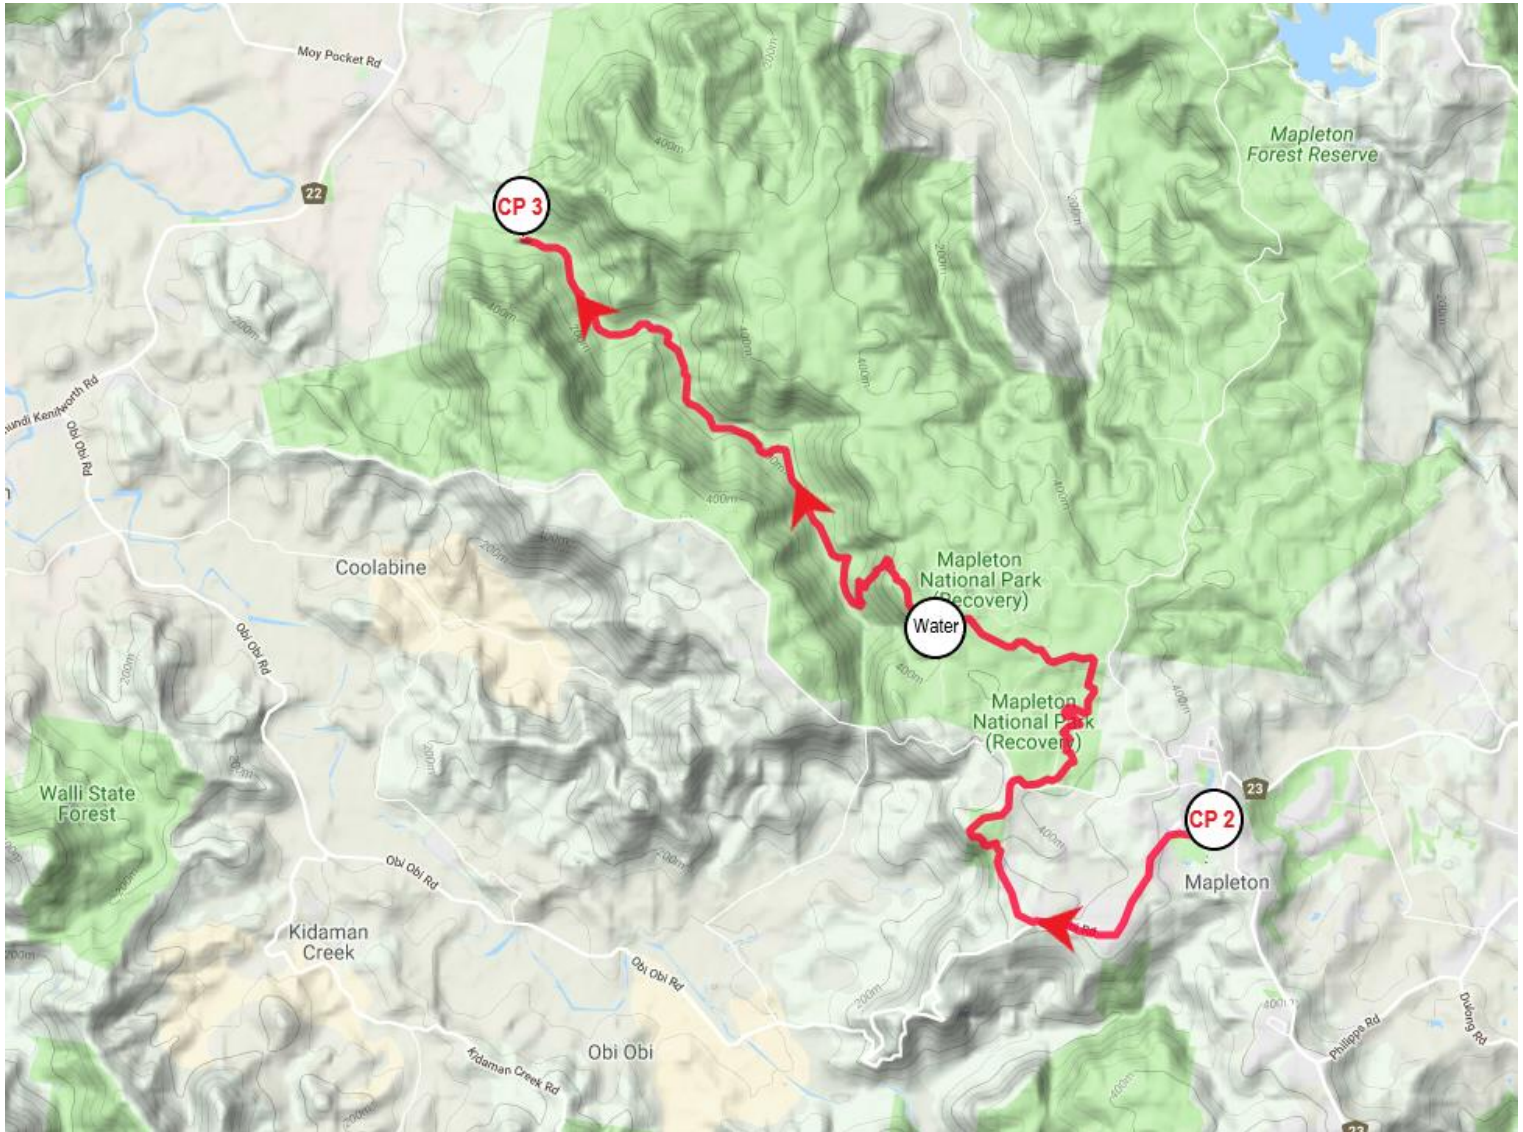

BLACKALL100

50km Course Leg 1

QCCC – CP3

Distance – 18.9km
Elevation Gain – 391m
Elevation Loss – 664m
Surface – Single Track / Fire Trail

● Elevation