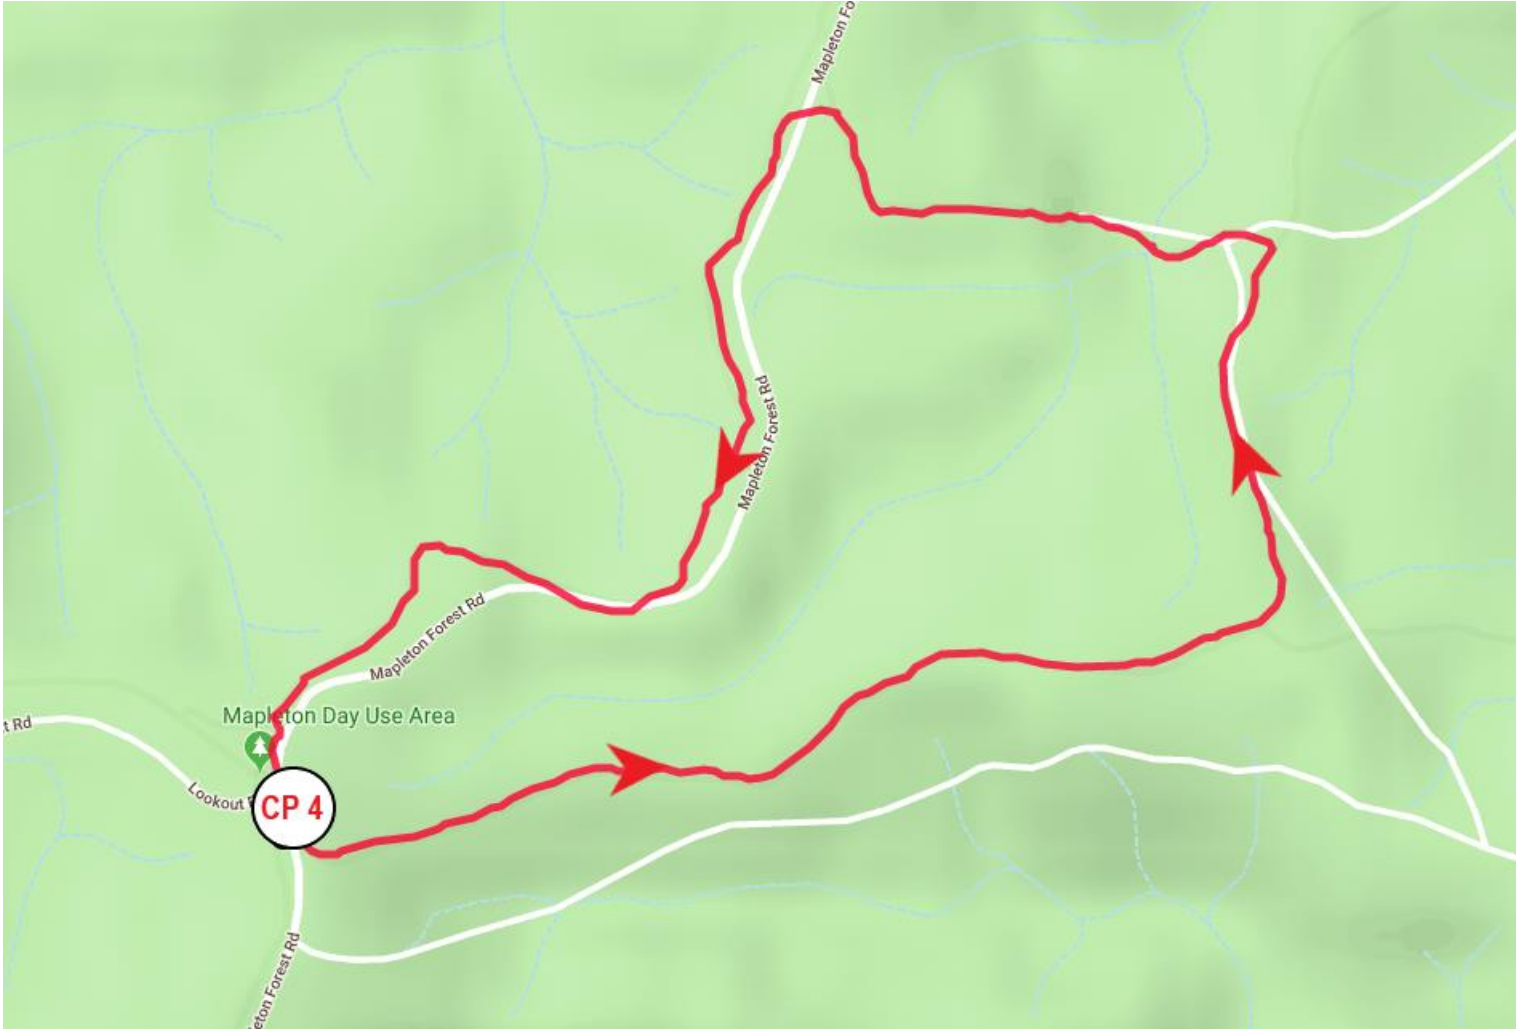

BLACKALL100

50km Course Leg 3

CP4 – CP4 Loop

Distance – 4.3km
Elevation Gain – 94m
Elevation Loss – 94m
Surface – Single Track / Fire Trail

● Elevation

No Overlay ▼