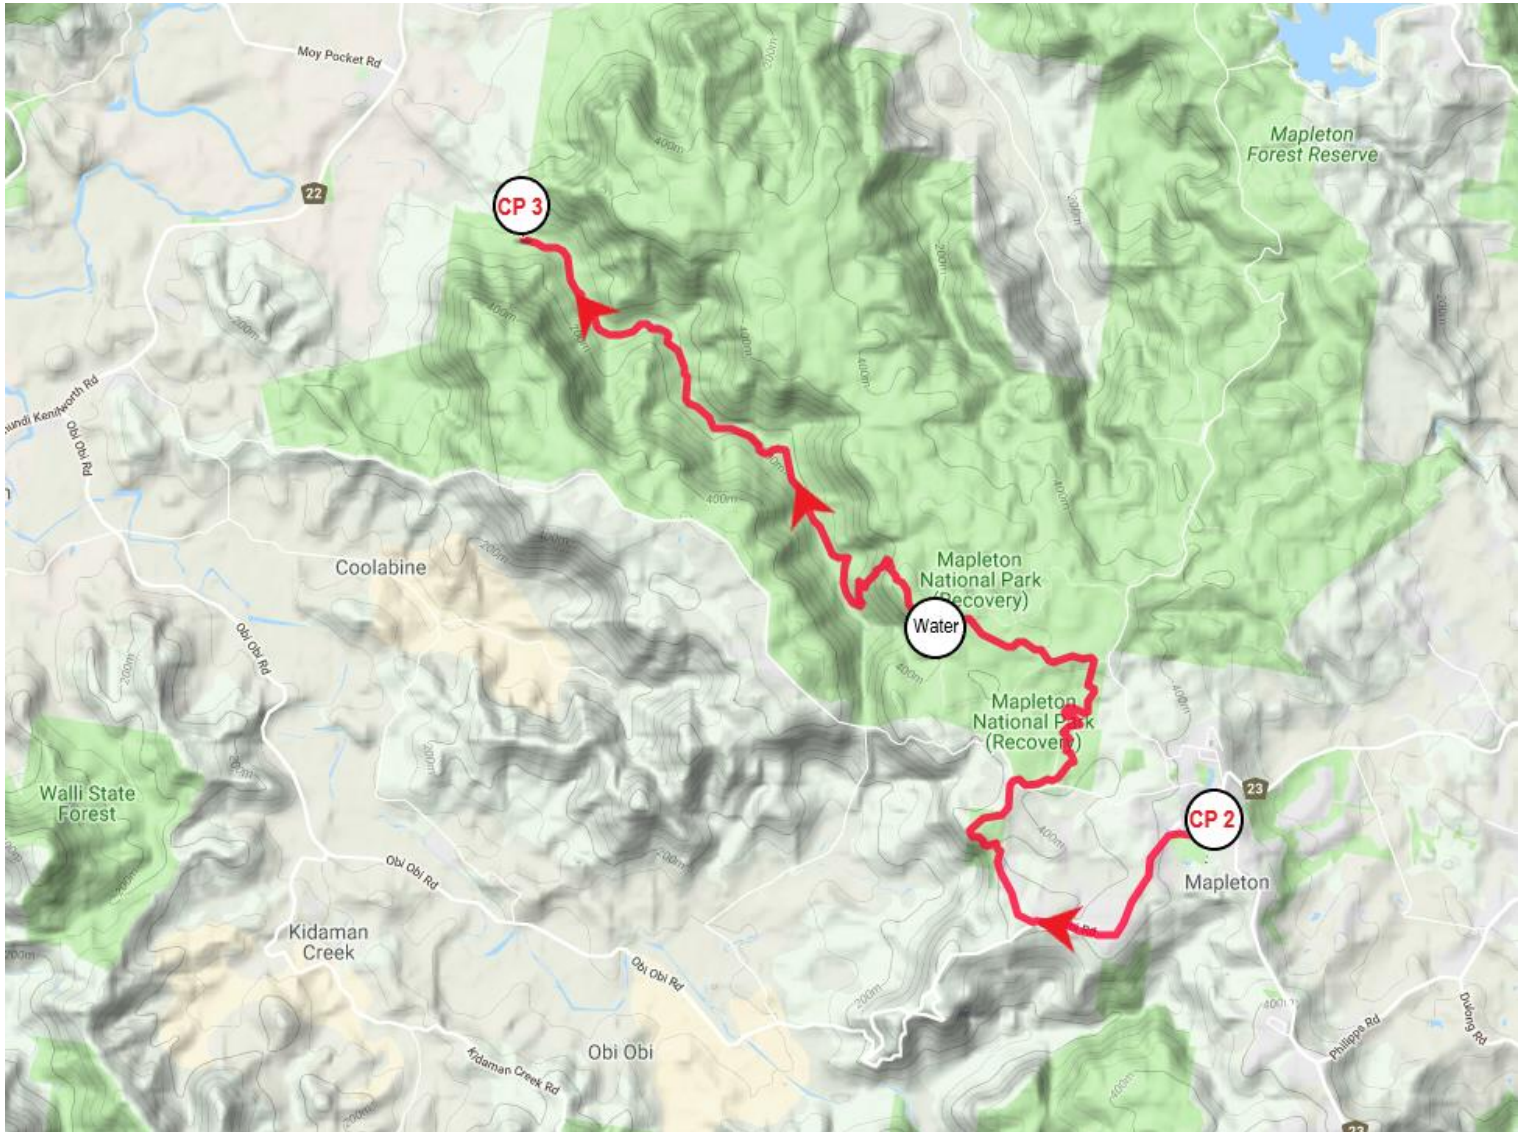

BLACKALL100

100km Course Leg 4 CP2 – CP3

Distance – 18.9km
Elevation Gain – 391m
Elevation Loss – 664m
Surface – Single Track / Fire Trail

● Elevation