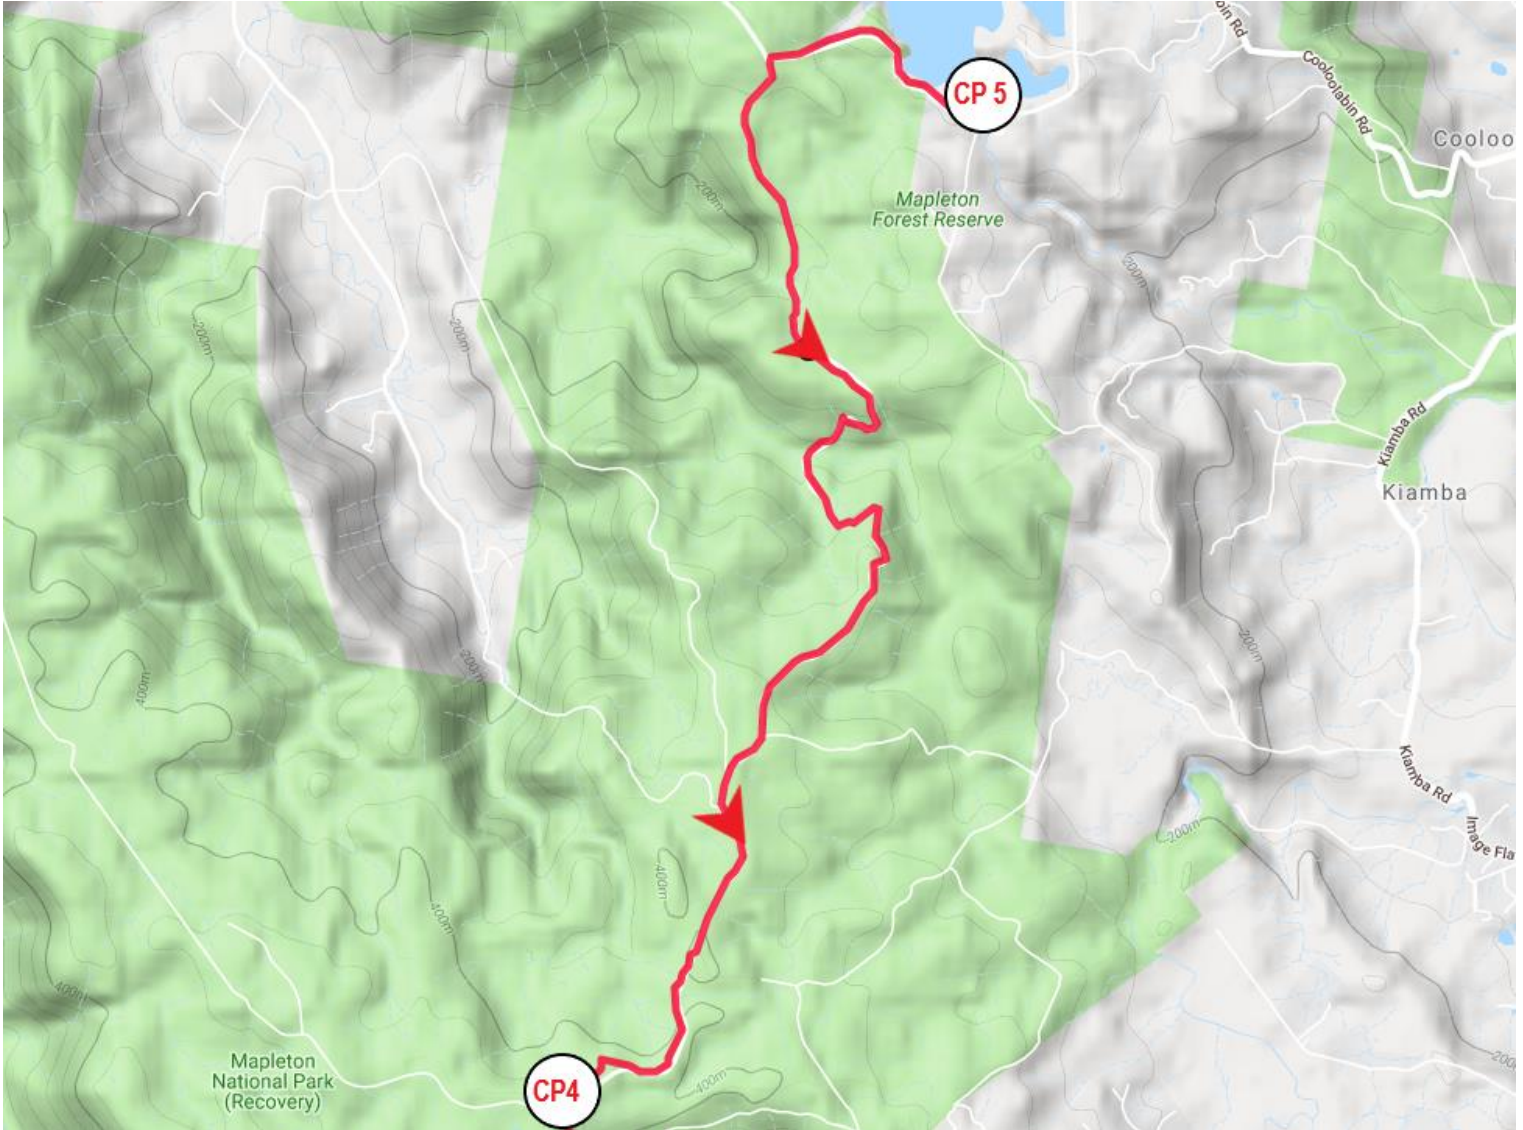

# BLACKALL100

## 100km Course Leg 8

### CP5 – CP4

**Distance – 9.5km**  
**Elevation Gain – 346m**  
**Elevation Loss – 212m**  
**Surface – Single Track / Fire Trail**

● Elevation